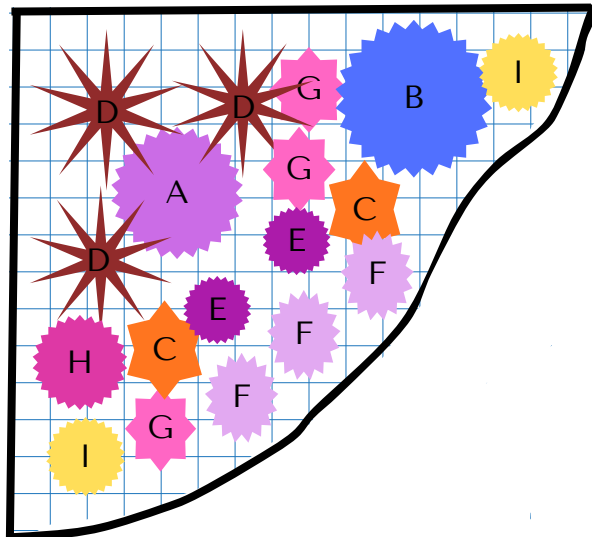

## Pollinator Sun Garden

Bed size varies-plants can be added or deleted to fit your space.

Each Square=1 sq ft

### Plant List

- A: Ironweed
- B: False Indigo (Baptisia)
- C: Butterfly Milkweed
- D: Big Bluestem
- E: Allium
- F: Catmint
- G: Coneflower
- H: Sedum (Tall)
- I: Black Eyed Susan

Use the QR codes to find out more about each plant on our website