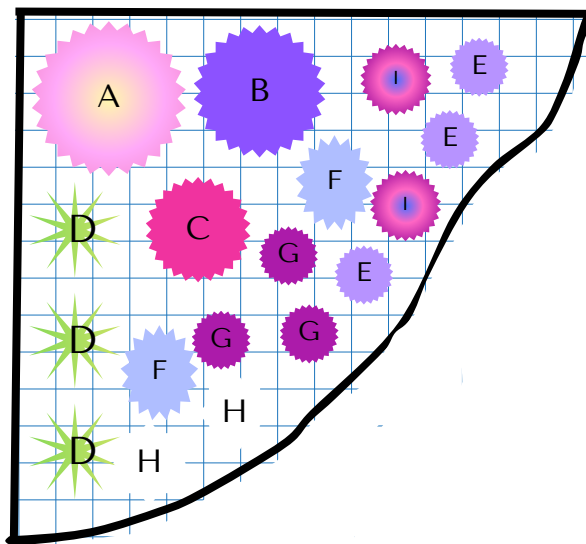

RED GRANITE FARM

ESTABLISHED 2007

Deer Resistant Sun Garden

Bed size varies-plants can be added or deleted to fit your space.
Each Square=1 sq ft

Plant List

- A: Strawberry Sundae Hydrangea
- B: False Indigo (Baptisia)
- C: Hardy Hibiscus
- D: Northwind Switchgrass
- E: Cat's Pajamas Catmint
- F: Willow Amsonia
- G: Allium
- H: Calamintha
- I: Salvia