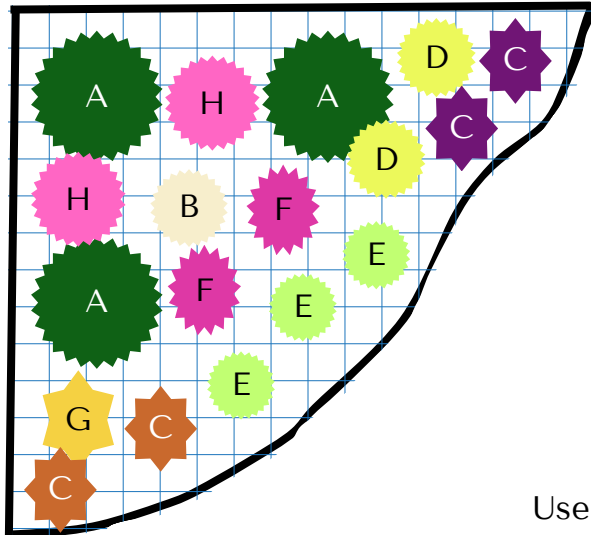

RED GRANITE FARM

ESTABLISHED 2007

Deer Resistant Shade Garden

Bed size varies-plants can be added or deleted to fit your space.
Each Square=1 sq ft

Plant List

- A: Green Velvet Boxwood
- B: Goatsbeard
- C: Coral Bells
- D: Euphorbia polychroma
- E: Lady's Mantle
- F: Helleborus
- G: Epimedium
- H: Bleeding Heart

Use the QR codes to find out more about each plant on our website

Shade

Part Shade