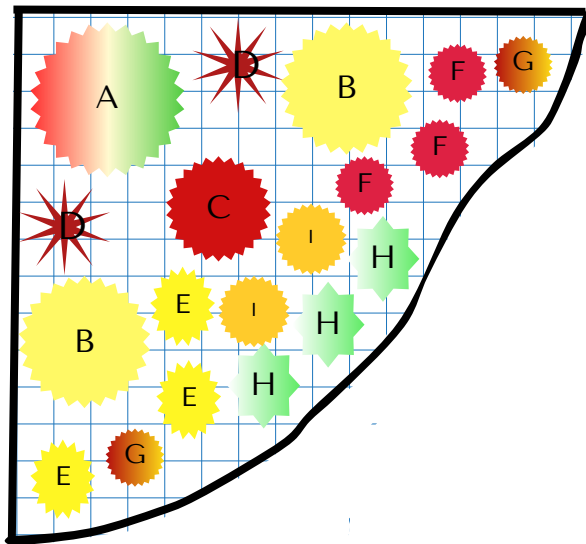

RED GRANITE FARM

ESTABLISHED 2007

Cyclone (Red & Gold) Sun Garden

Bed size varies-plants can be added or deleted to fit your space.

Each Square=1 sq ft

Plant List

- A: Arctic Fire Dogwood
- B: False Indigo (Baptisia)
- C: Hardy Hibiscus
- D: Big Bluestem
- E: Zagreb Coreopsis
- F: Summersong Firefinch Coneflower
- G: Bonfire Euphorbia
- H: Calamintha
- I: Black Eyed Susan