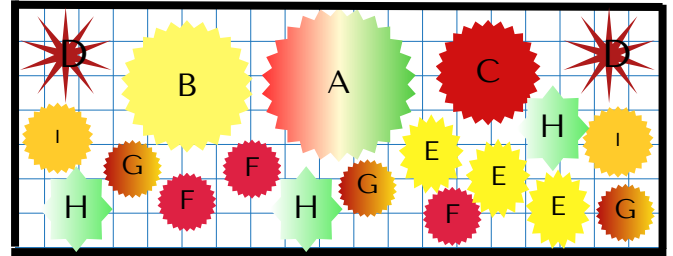

RED GRANITE FARM

ESTABLISHED 2007

Cyclone (Red & Gold) Sun Garden

Bed size varies-plants can be added or deleted to fit your space.

Each Square=1 sq ft

Plant List

- A: Arctic Fire Dogwood
- B: False Indigo (Baptisia)
- C: Hardy Hibiscus
- D: Big Bluestem
- E: Zagreb Coreopsis
- F: Summersong Firefinch Coneflower
- G: Bonfire Euphorbia
- H: Calamintha
- I: Black Eyed Susan