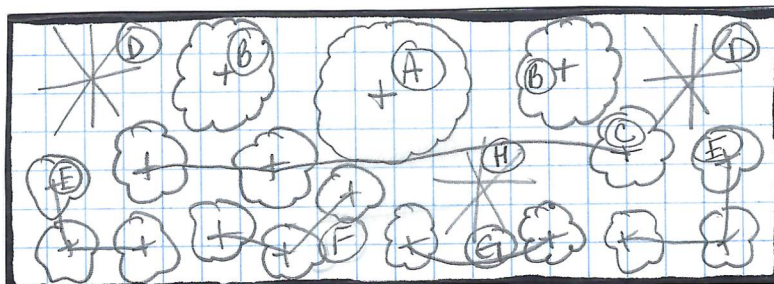

RED GRANITE FARM

ESTABLISHED 2007

Butterfly Garden for Sun

Approximately 140 sq ft (Plants can be added or deleted to fit your space)

Each Square = 1 sq ft

Along a fence or your house

With a corner layout

Plant List